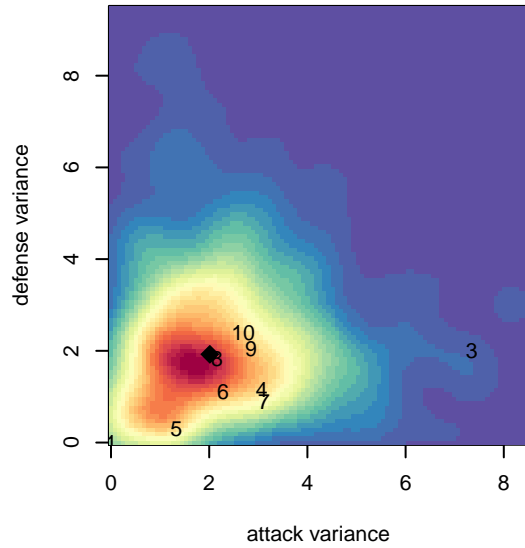

# FC Alliance C B03

FC Alliance  
 Woodinville, WA  
 B03 total strength=385  
 attack=0.32 defense=0.18  
 fall league = RCL B03 Div 5  
 spr league = Win RCL B03 Div 5

alt names used:  
 FC ALLIANCE B03 C (WA)  
 FC ALLIANCE B03 C (WA)  
 FC ALLIANCE B03 C (WA)  
 FC Alliance B03 C  
 FC Alliance B03 C  
 FC Alliance B03 C

**FC Alliance C B03**  
 Dots are actual minus expected GF (blue circles) and GA (red triangles).  
 Blue line is smoothed change in attack strength. Red is smoothed change in defense strength.

**attack and defense variance (black dot)  
relative to other teams  
and top 10 in region**