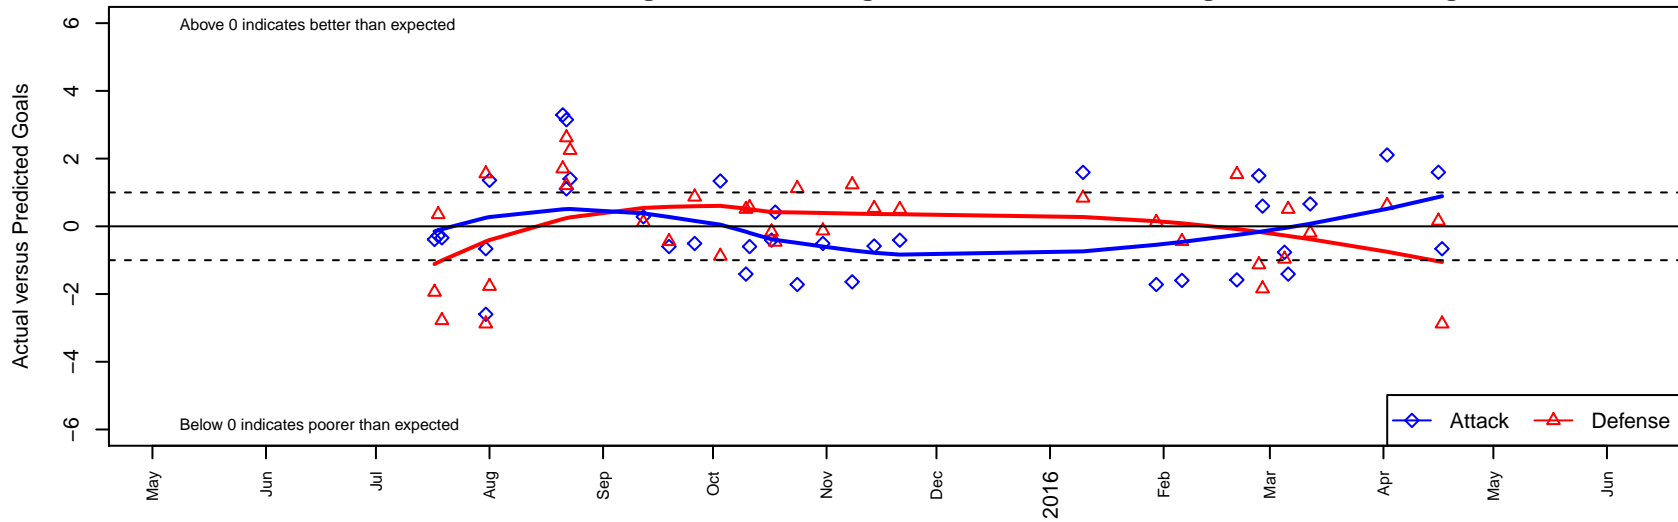

# FC Alliance C B03

FC Alliance  
 Woodinville, WA  
 B03 total strength=385  
 attack=0.32 defense=0.18  
 fall league = RCL B03 Div 5  
 spr league = Win RCL B03 Div 5

alt names used:  
 FC ALLIANCE B03 C (WA)  
 FC ALLIANCE B03 C (WA)  
 FC ALLIANCE B03 C (WA)  
 FC Alliance B03 C  
 FC Alliance B03 C  
 FC Alliance B03 C

**FC Alliance C B03**  
 Dots are actual minus expected GF (blue circles) and GA (red triangles).  
 Blue line is smoothed change in attack strength. Red is smoothed change in defense strength.

**attack and defense variance (black dot)  
relative to other teams  
and top 10 in region**