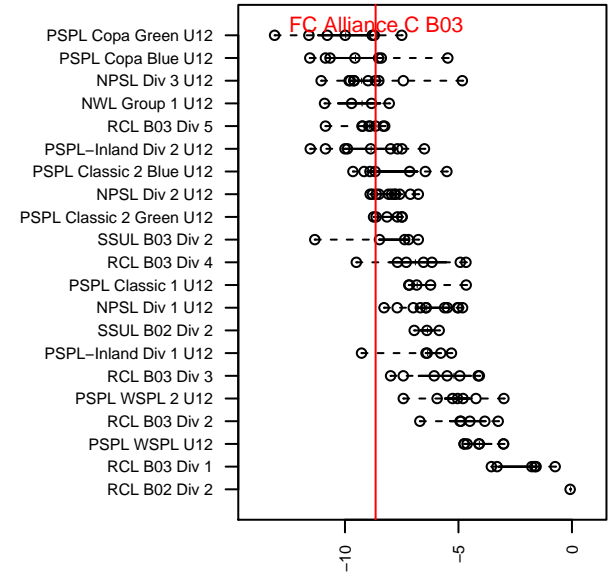

**attack and defense rating
relative to others at age
and all opponents in last 13 months**