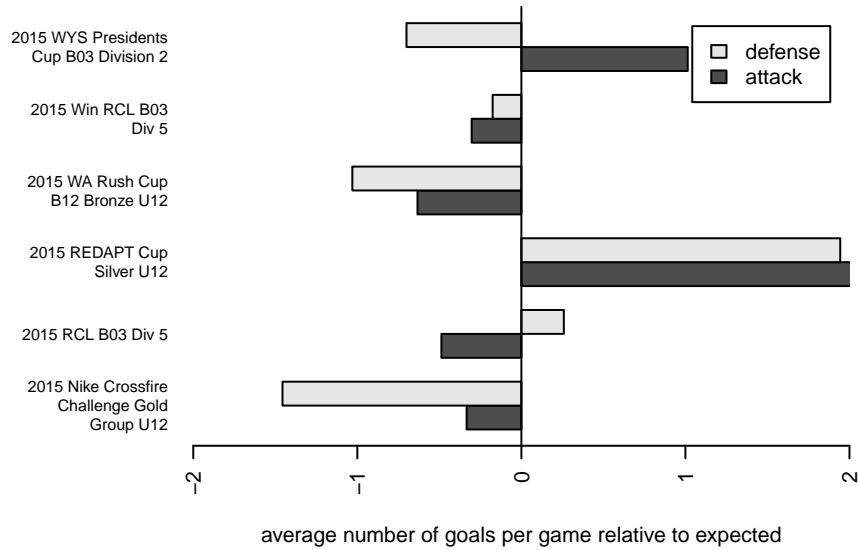

Performance relative to 13 month average